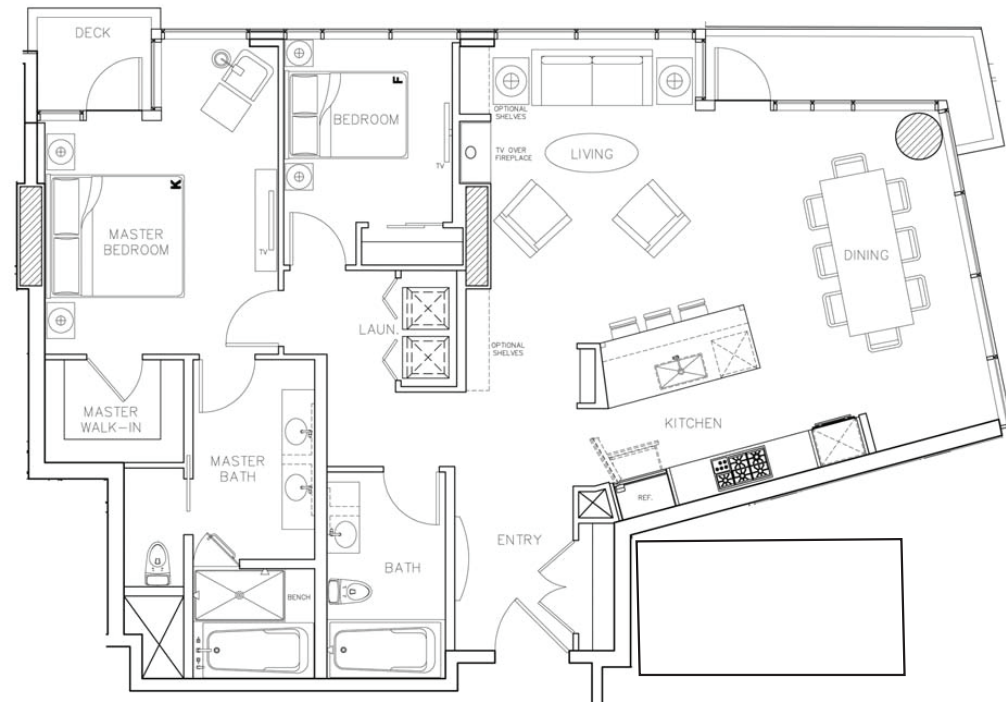

# section 700: typical floor plans

## Estate 04

2 bedroom  
1,356 square feet  
Floors: 34-37

## Estate 05

2 bedroom  
1,393 square feet  
Floors: 34-37