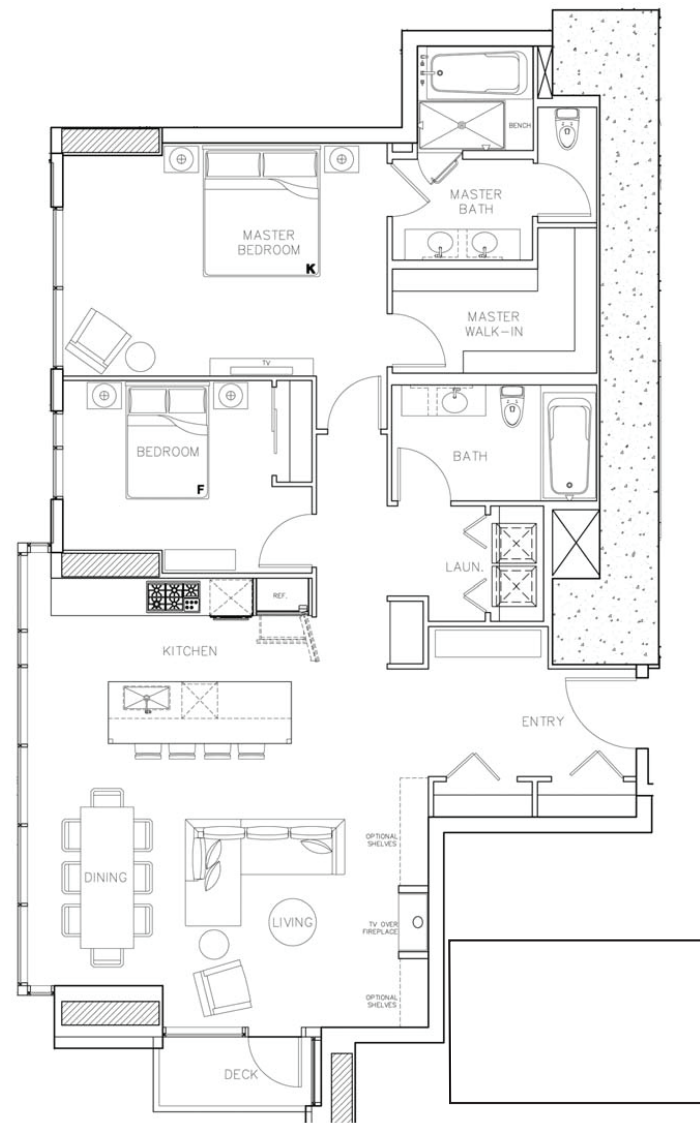

section 700: typical floor plans

Estate 00

2 bedroom
1,473 square feet
Floors: 34-37

Estate 01

2 bedroom
den
solarium
1,585 square feet
Floors: 34-37