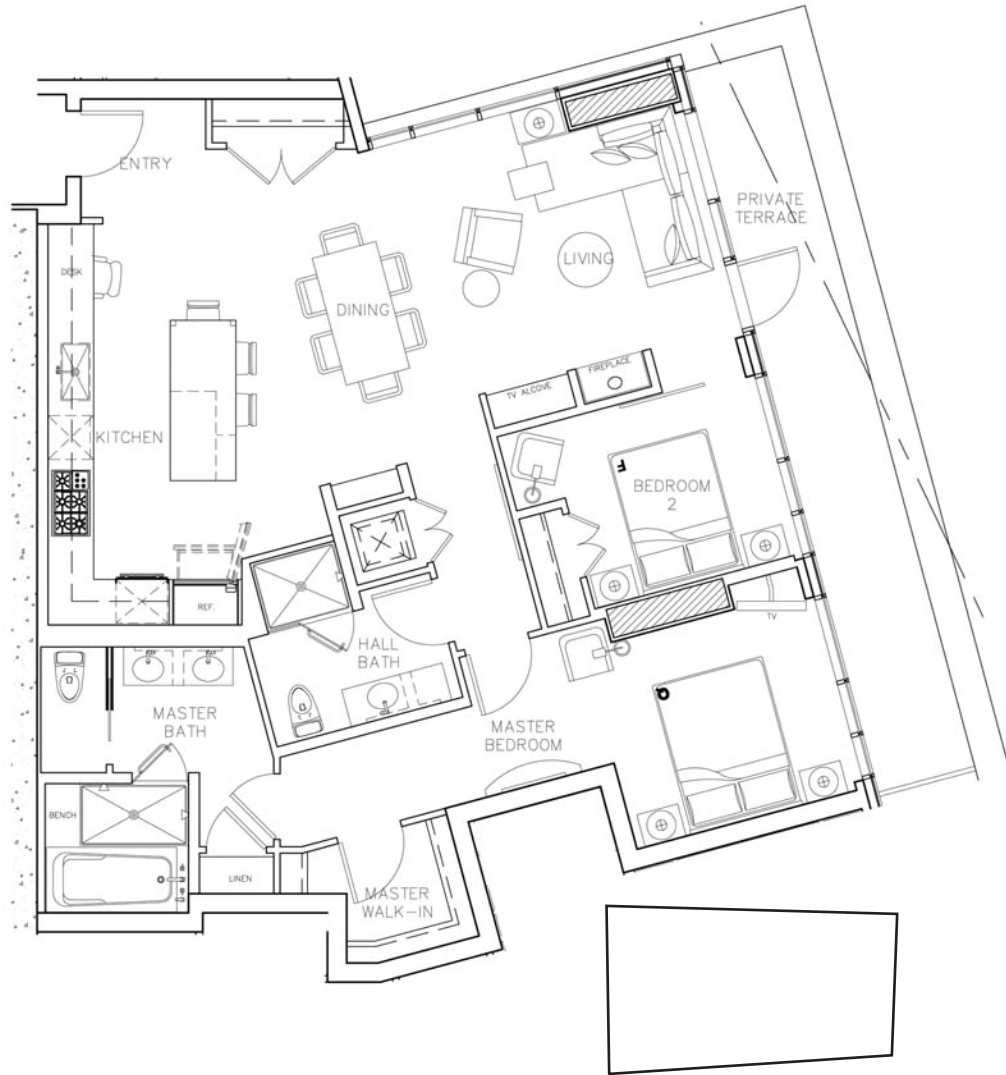

section 700: typical floor plans

N

2 bedroom
2 bath
1,154 square feet
Floors: 16-33

O

2 bedroom
2 bath
982 square feet
Floors: 16-33